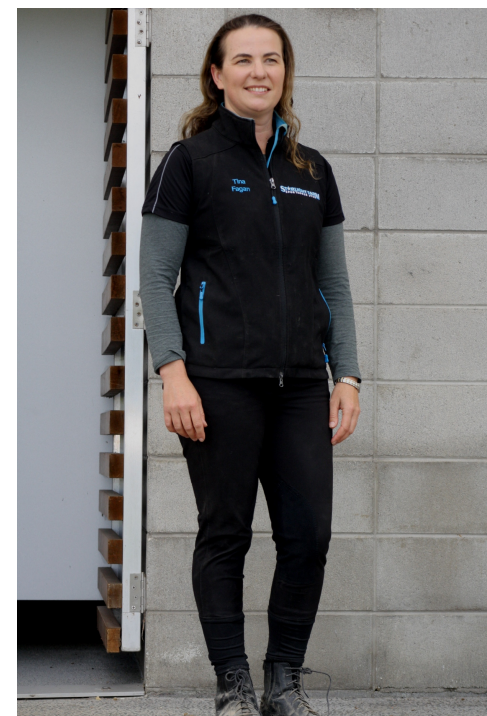

TINA FAGAN

Hair: Dark ash
Eyes: Hazel
Height: 168cm
Chest: 92cm
Bra Size: 12C
Waist: 78cm
Hips: 97cm
Jeans Size: 12
T-Shirt Size: 12
Shoe Size: UK 8.5, Euro 41

DoB: 23.11.80
Ethnicity: Caucasian
Nationality: New Zealand
Languages: English
Accents:
Skills: Sports: horse riding; Dance: ballroom
Experience: Film: *Lord of the Rings*, *Kiwi*; TV: Country Calendar, TVC: TAB (crew); Other: equine performances