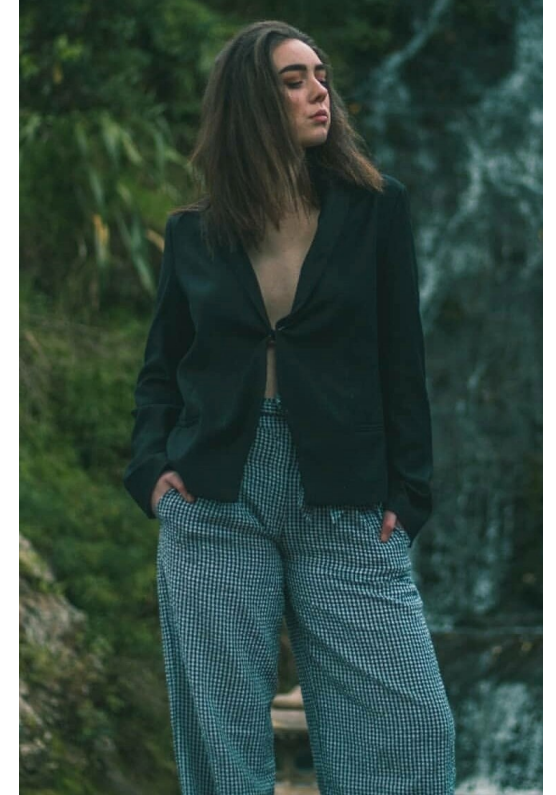

REGAN McIVER

Hair: Brown
Eyes: Hazel
Height: 168cm
Chest: 85cm
Bra Size: 12C
Waist: 71cm
Hips: 98cm
Jeans Size: 10
T-Shirt Size: 8
Shoe Size: US 8

DoB: 20.09.02
Ethnicity: Maori
Nationality: New Zealand
Languages: English
Accents: Indian, Scottish, others
Skills: Singing, Dance, Photography, makeup
Experience: Stage plays, singing performances, modelling